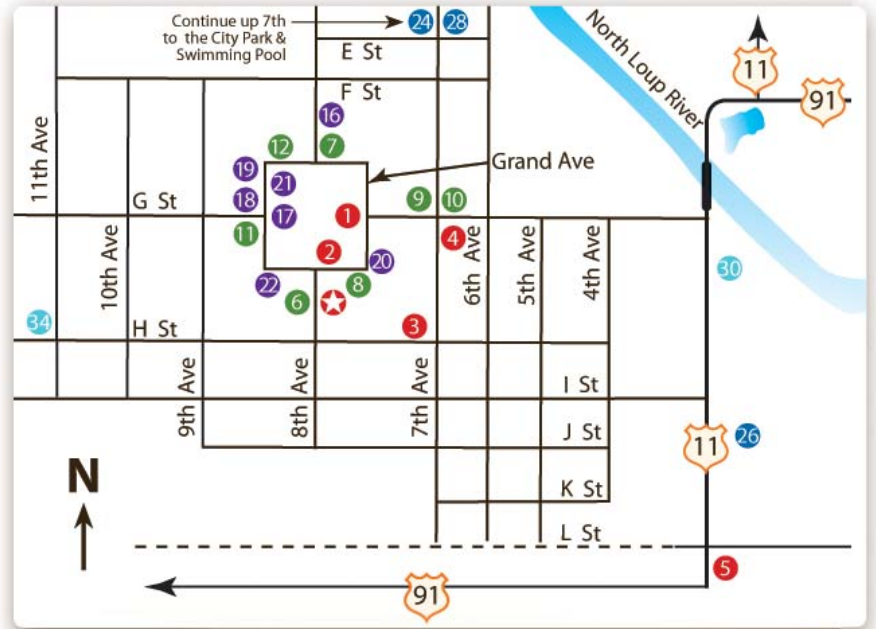

Burwell

NEBRASKA

Map Legend

Historical Sites:

1. Cowboy Hangtime Statue
2. HUB Building
3. Garfield County Museum
4. Carnegie Library
5. Garfield County Fairgrounds

Restaurants:

6. Verda's Cafe
7. Pizza Palace
8. Sandstone Grill
9. Barb's Cafe
10. Burwell Legion Club
11. Stockman's Lounge
12. Northside Bar & Grill
13. Country Neighbor
14. Elyria Canning Company
15. The Lodge

Retail:

16. Burwell Butter Factory (Antiques)
17. Burwell Floral & Bridal Loft
18. Dry Creek Western Wear
19. Shurefine Foods Grocery
20. Mr J's Grocery Store
21. Burwell Pharmacy
22. Do It Best Hardware Store

Recreation:

23. Calamus Golf Course
24. Burwell City Park
25. Fish Hatchery
26. Longhorn Lanes Bowling
27. Fort Hartsuff
28. Burwell Swimming Pool

Outfitters:

29. Calamus Outfitters
30. Out & About Adventures
31. Calamus Marine
32. 1+1 Ranch
33. Trappers Creek Outdoors
34. Calamus Webfooters

Scenic Drives:

35. Jones Canyon
36. Pebble Creek

Information Center